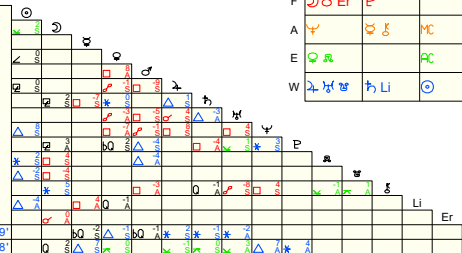

☉ Sun	5	Pis	44°53'
☾ Moon	7	Ari	44°50'
☿ Mercury	14	Aqu	21°42'r
♀ Venus	21	Cap	10°19'
♂ Mars	29	Ari	5°26'
♃ Jupiter	20	Can	30°29'r
♄ Saturn	21	Sco	9°46'
♅ Uranus	24	Can	8°6'r
♆ Neptune	28	Lib	3°5'r
♇ Pluto	25	Leo	19°22'r
♁ True Node	3	Cap	24°36'
♂ Desc. Node	3	Can	24°36'
♁ Chiron	2	Aqu	19°56'
♁ Lilith (o)	9	Sco	52°23'
♁ 136199 Eris	7	Ari	58°24'