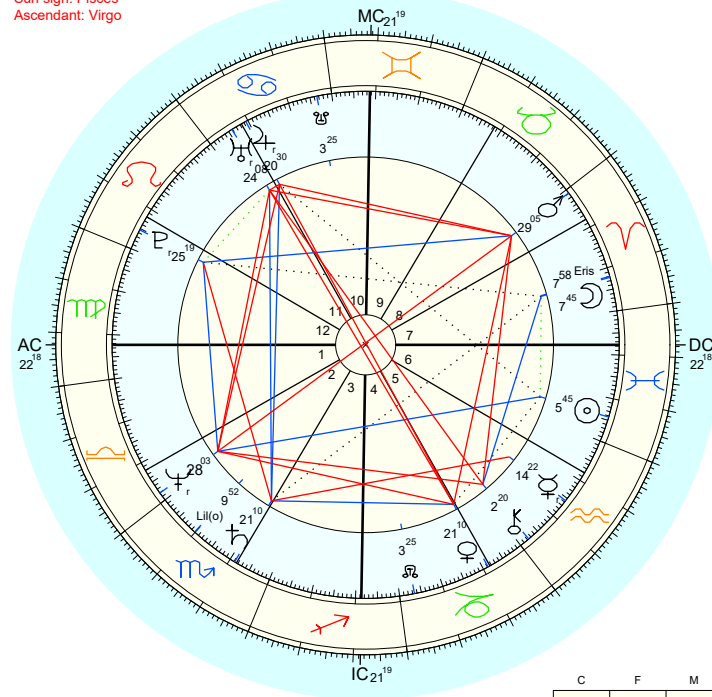

What is a Chart?

A chart is based on the Solar System.

Name: ♂ Steve Jobs born on Th., 24 February 1955 in San Francisco, CA (US) 122w25, 37n47	Time: 7:15 p.m. Univ. Time: 3:15:25 Feb. Sid. Time: 5:22:12	 www.astro.com Type: 2.GW 0.0-1 17-Okt-2022

Natal Chart (Method: Web Style / Porphyry)
Sun sign: Pisces
Ascendant: Virgo

	C	F	M
☉ Sun	♏ Er	♏ Er	♏ Er
☾ Moon	♈ Ar	♈ Ar	♈ Ar
☿ Mercury	♏ Er	♏ Er	♏ Er
♀ Venus	♏ Er	♏ Er	♏ Er
♂ Mars	♈ Ar	♈ Ar	♈ Ar
♃ Jupiter	♏ Er	♏ Er	♏ Er
♄ Saturn	♏ Er	♏ Er	♏ Er
♅ Uranus	♏ Er	♏ Er	♏ Er
♆ Neptune	♏ Er	♏ Er	♏ Er
♇ Pluto	♏ Er	♏ Er	♏ Er
♁ True Node	♏ Er	♏ Er	♏ Er
♂ Desc. T. Node	♏ Er	♏ Er	♏ Er
♁ Chiron	♏ Er	♏ Er	♏ Er
♁ Lilith (b)	♏ Er	♏ Er	♏ Er
♁ 136199 Eris	♏ Er	♏ Er	♏ Er
♁ MC: 22 Vir 17:39"	♁ 2: 21 Lib 58'	♁ 3: 21 Sco 39'	♁ 4: 21 Cap 19'
♁ 21 Gem 19' 3"	♁ 11: 21 Can 39'	♁ 12: 21 Leo 58'	♁ 1: 21 Vir 17' 39"

- A chart is a map of the solar system, viewed from your birthplace on the date and at the time of your birth.
- The chart shows where the actual Planets were at the moment of your birth.
- Go to Astro.com to enter your birth date, place and time and see your chart.