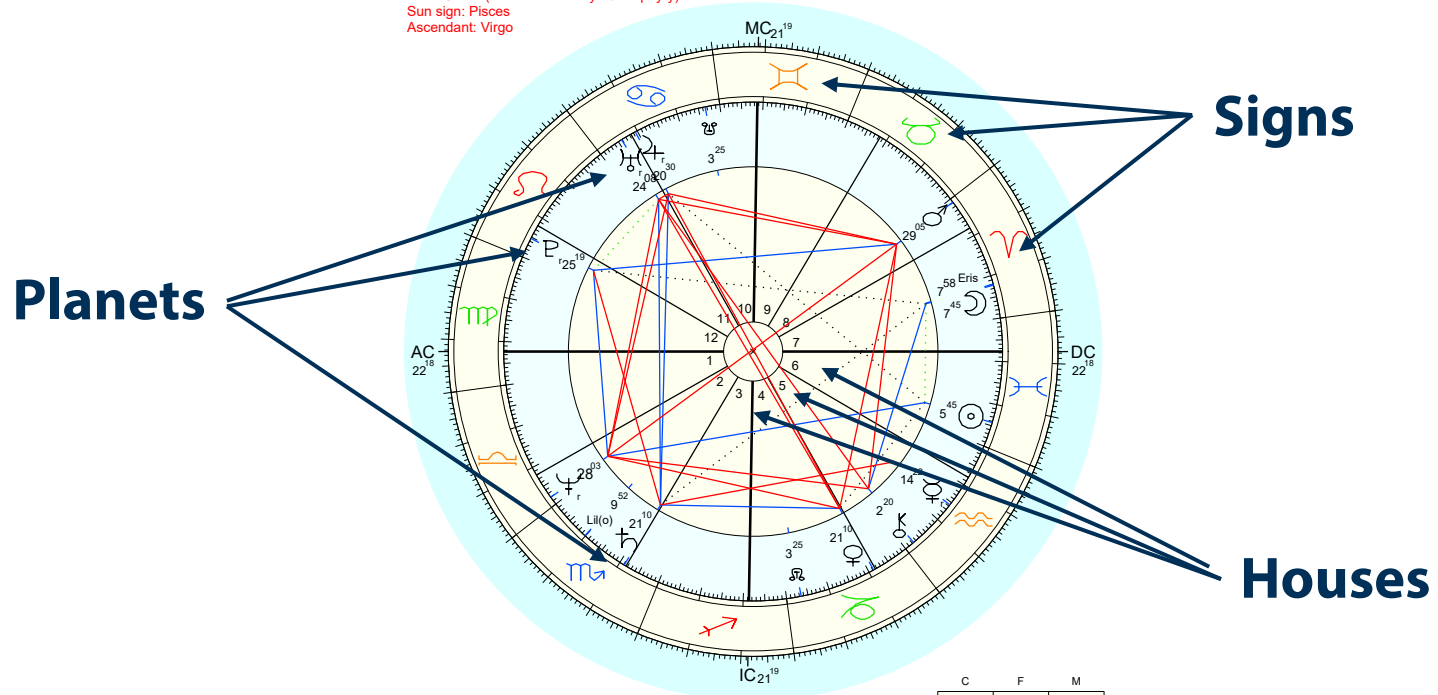

THE *insight* CENTER

The Astrology Chart

- Planets
- Signs
- Houses
- Readings

Name: ♂ Steve Jobs born on Th., 24 February 1955 in San Francisco, CA (US) 122w25, 37n47	Time: 7:15 p.m. Univ.Time: 3:15:25 Feb. Sid. Time: 5:22:12	 www.astro.com Type: 2.GW 0.0-1 17-Okt-2022

Natal Chart (Method: Web Style / Porphyry)
Sun sign: Pisces
Ascendant: Virgo

☉ Sun	5° Pis 44' 53"	☽ Moon	7° Ari 44' 50"	☿ Mercury	14° Aqu 21' 42"r	♀ Venus	21° Cap 10' 19"	♂ Mars	29° Ari 5' 25"	♃ Jupiter	20° Can 30' 29"r	♄ Saturn	21° Sco 9' 46"	♅ Uranus	24° Can 8' 6"r	♆ Neptune	28° Lib 3' 5"r	♇ Pluto	25° Leo 19' 22"r	♁ True Node	3° Cap 24' 36"	♂ Desc. Node	3° Can 24' 36"	♄ Chiron	2° Aqu 19' 56"	♁ Lilith (o)	9° Sco 52' 23"	♁ Eris	136199 Eris	7° Ari 58' 24"
FC: 22° Vir 17' 39"	2: 21° Lib 58'	3: 21° Sco 39'	IC: 21° Gem 19' 3"	11: 21° Can 39'	12: 21° Leo 58'											<table border="1"> <tr> <td></td> <td>C</td> <td>F</td> <td>M</td> </tr> <tr> <td>F</td> <td>☿♂ Er</td> <td>♀</td> <td>♁</td> </tr> <tr> <td>A</td> <td>♃</td> <td>♄♂♂</td> <td>♁</td> </tr> <tr> <td>E</td> <td>♁♁</td> <td>♁</td> <td>♁</td> </tr> <tr> <td>W</td> <td>♁♁♁</td> <td>♁ Li</td> <td>♁</td> </tr> </table>