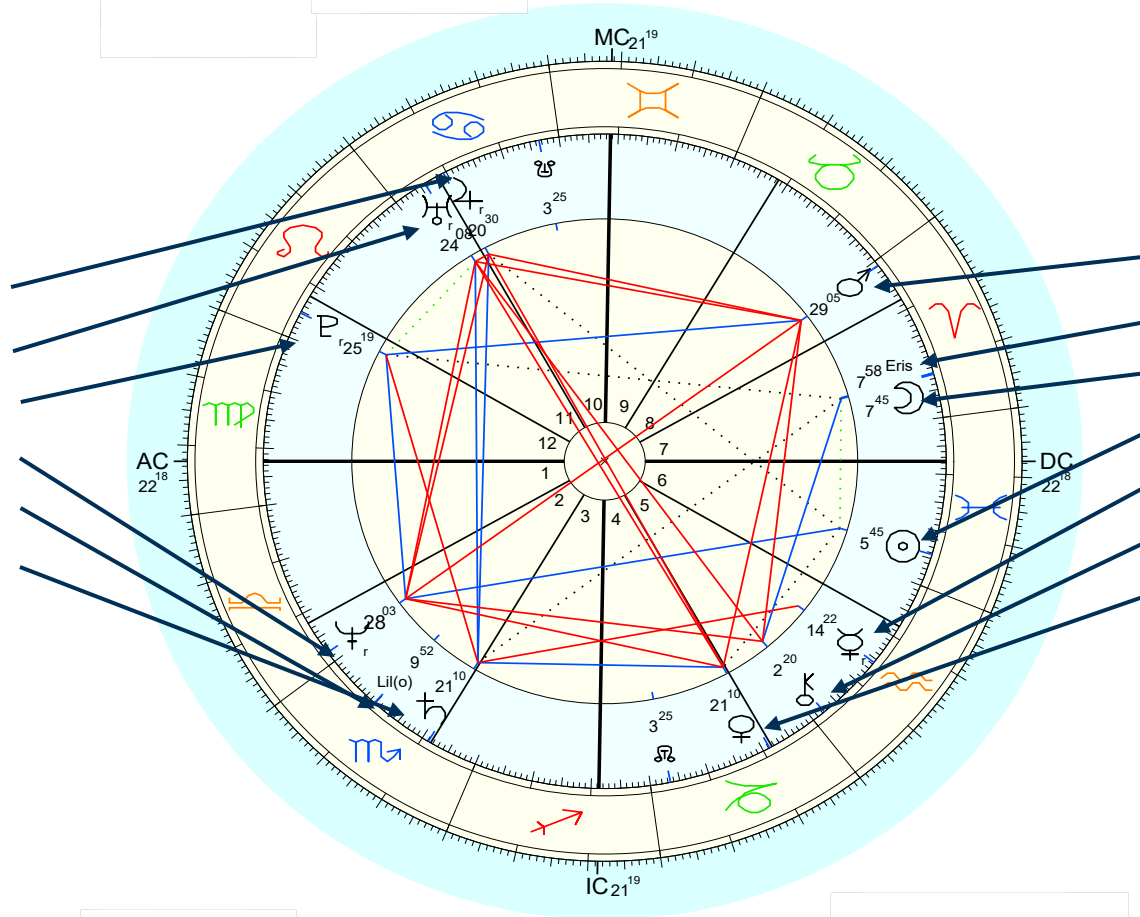

- Planets
- Signs
- Houses
- Readings

Planets tell us "What is the Energy?"

Jupiter
Uranus
Pluto
Neptune
Lilith
Saturn

Mars
Eris
Moon
Sun
Mercury
Chiron
Venus