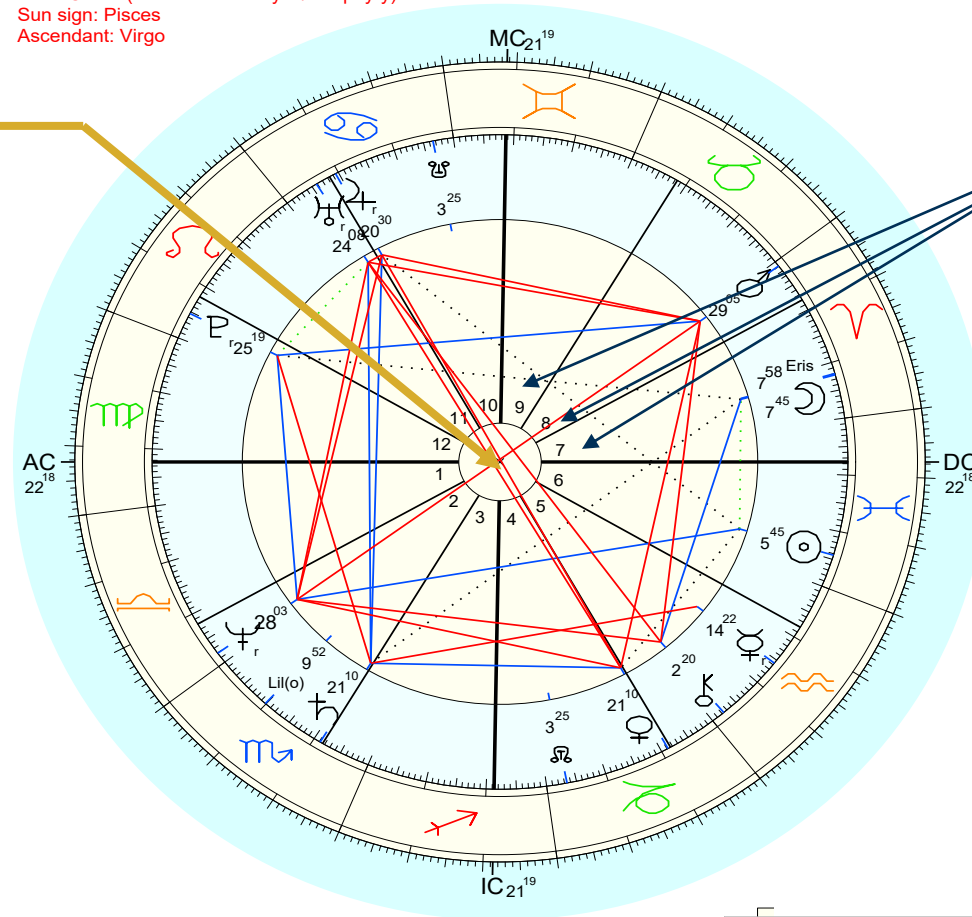

THE *insight* CENTER

The Houses

- Planets
- Signs
- Houses
- Readings

Name: ♂ Steve Jobs born on Th., 24 February 1955 in San Francisco, CA (US) 122w25, 37n47	Time: 7:15 p.m. Univ. Time: 3:15²⁵ Feb. Sid. Time: 5:22:12	 www.astro.com Type: 2.GW 0.0-1 17-Okt-2022

Natal Chart (Method: Web Style / Porphyry)
Sun sign: Pisces
Ascendant: Virgo

Earth

HOUSES: Where does the energy operate?