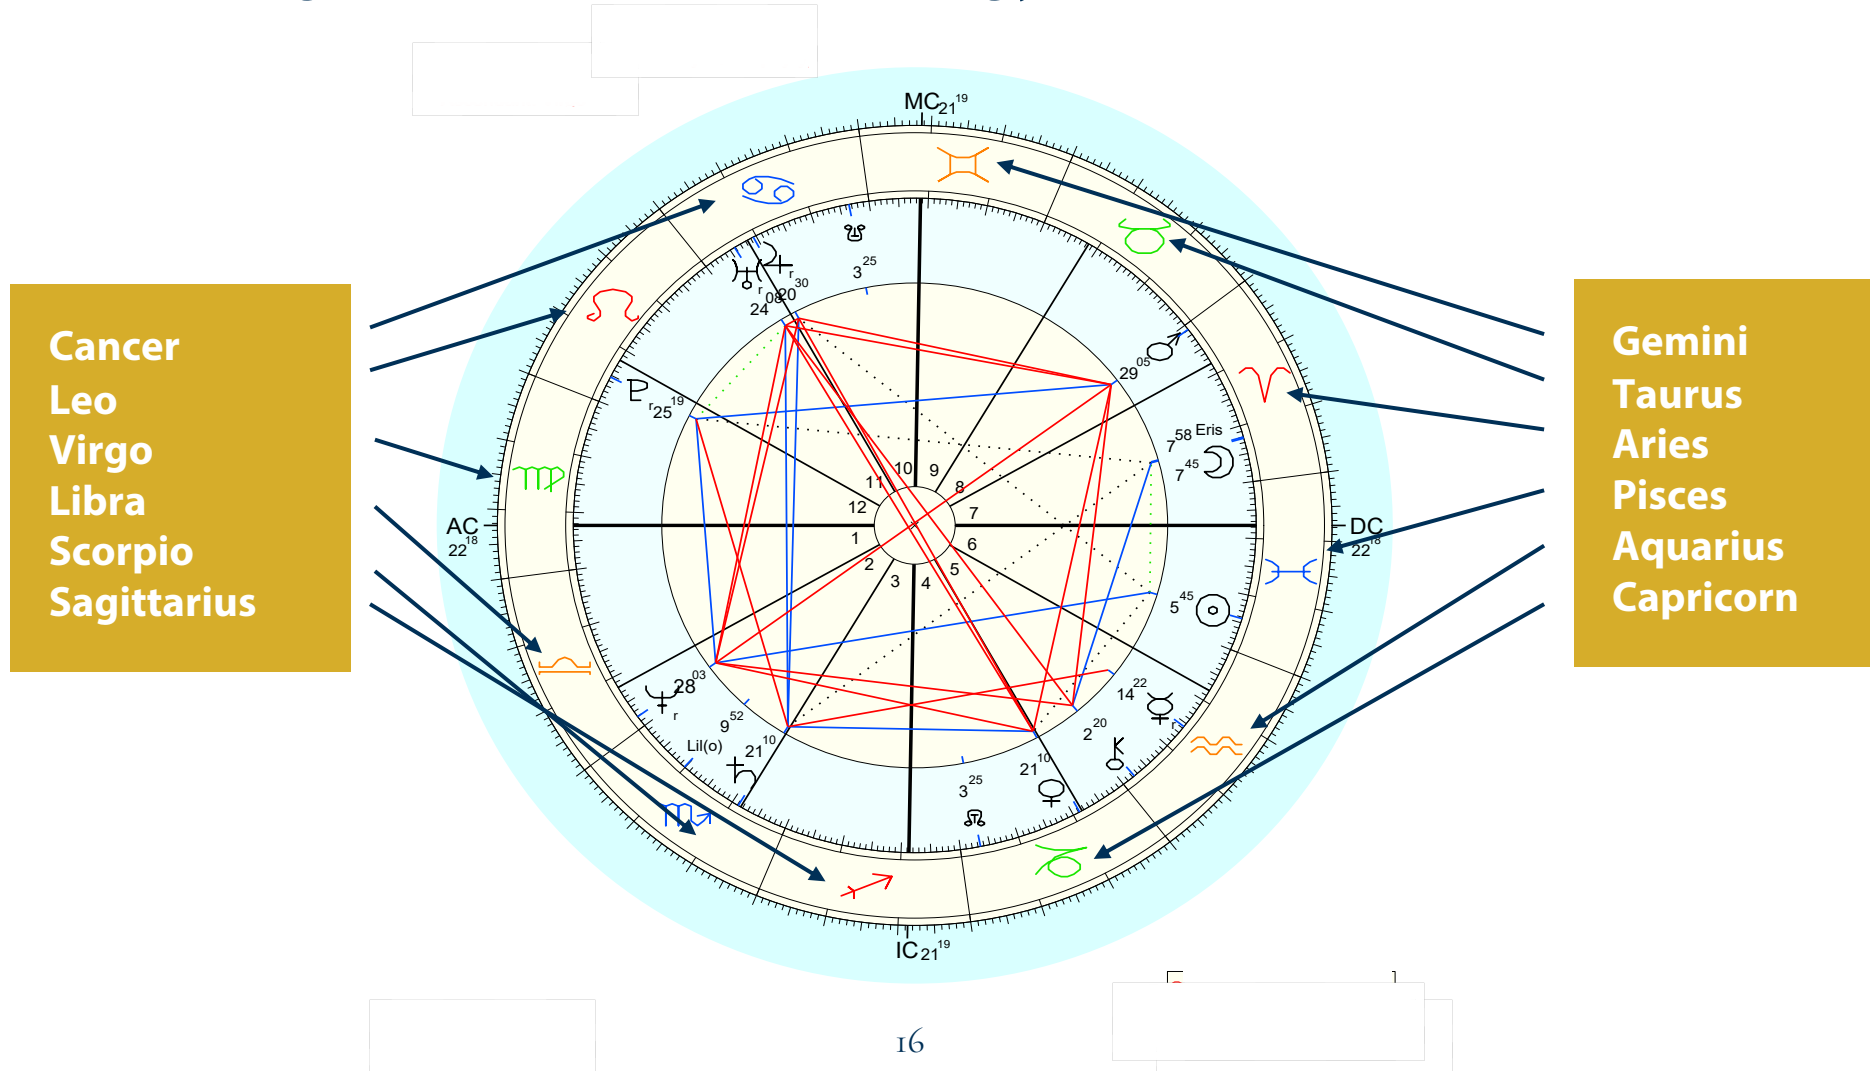

♅ **Uranus: rebel**

independent. unique. freedom-seeking.
progressive. eclectic. unexpected. awakening.

Neptune: dream and vision

idealistic. mystical.

imaginative. romantic. merging. diluting. lacking boundaries.

Pluto: power and transformation

control. transform.

destroy and rebuild. deep experience. deeply renewing.

intense.

**Eris Eris: Goddess of discord for the benefit of
your soul**

The Signs of the Zodiac

Planets

Signs

Houses

Readings

The sign tells us how the energy of the planet operates

Cancer
Leo
Virgo
Libra
Scorpio
Sagittarius

Gemini
Taurus
Aries
Pisces
Aquarius
Capricorn

The sign tells us how the energy of the planet operates

♈ ARIES	♎ LIBRA
♉ TAURUS	♏ SCORPIO
♊ GEMINI	♐ SAGITTARIUS
♋ CANCER	♑ CAPRICORN
♌ LEO	♒ AQUARIUS
♍ VIRGO	♓ PISCES

The signs are the actual constellations in the sky and tell us how the planet energy operates.