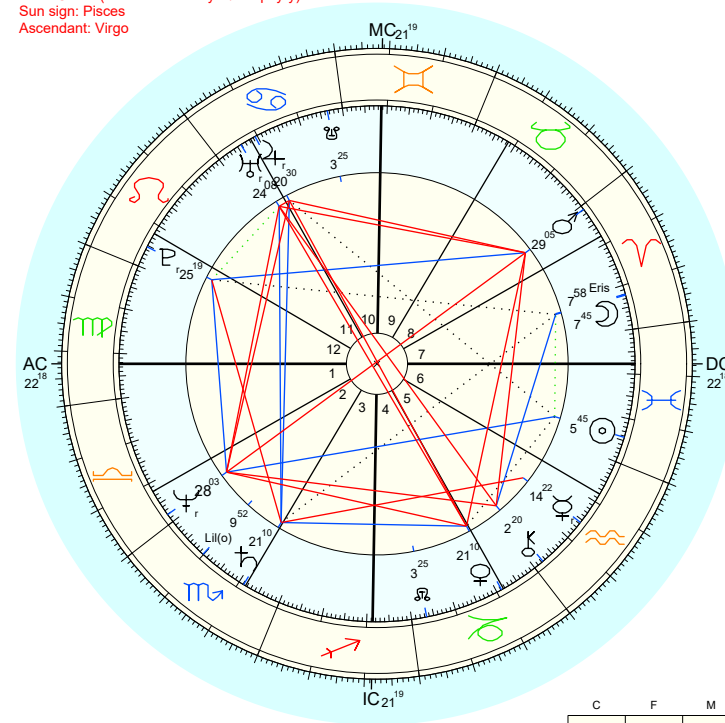

THE *insight* CENTER

The Astrology Chart

- Planets
- Signs
- Houses
- Readings

Steve Jobs

SUN SIGN: Pisces in the 6th house

MOON SIGN: Aries in the 7th house

Name: ♂ Steve Jobs born on Th., 24 February 1955 in San Francisco, CA (US) 122w25.37n47	Time: 7:15 p.m. Univ. Time: 3:15²⁵ Feb. Sid. Time: 5:22:12	 www.astro.com Type: 2.GW 0.0-1 17-Okt-2022

Natal Chart (Method: Web Style / Porphyry)
Sun sign: Pisces
Ascendant: Virgo